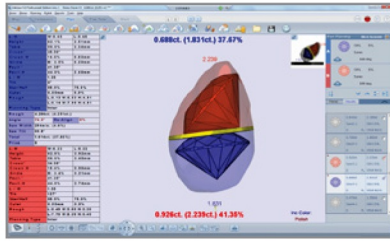

## DiaExpert™

Rough  
Scanning

Rough  
Planning

Manufacturing  
Instructions

DiaExpert™ is the world's leading rough diamond planning system, employed by most major manufacturers. The DiaExpert™, when integrated with Advisor™, Sarine's world-leading planning software, is used to confidently plan and print manufacturing instructions for rough diamonds.

- Accurately scans all types of rough diamonds
- Utilizes a cutting edge laser scanner to precisely map concave areas and grooves on the rough diamond
- Generates a perfect 3D model of the stone

## Advisor™ Rough Planning Software

- Millions of options are analyzed through powerful algorithms used to determine the best possible yield for both Round and Fancy shapes, considering user-parameterized preferences for different shapes, proportions, symmetry and clarity levels
- Enables to view, print and mark accurate manufacturing instructions on rough diamonds, to facilitate an optimal plan execution

## DiaMark™ Z System

- Combining the DiaMark™ Z with the DiaExpert™ and Advisor™ rough planning software establishes an optimal rough planning solution
- Accurate vivid black marking enables straightforward sawing, shaping, bruting and polishing, reducing human error
- Extremely fast laser marking, using a proprietary low-power laser, eliminating risk to the diamond or user while providing greater throughput